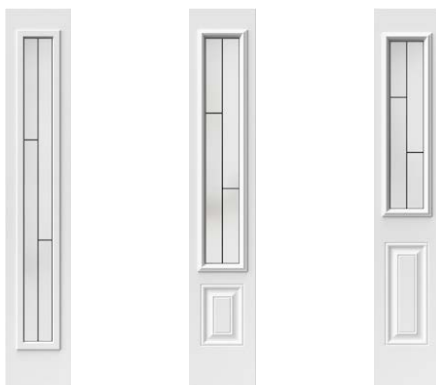

Frames*	7" x 64"	8" x 48"	8" x 36"
Contemporary	10-386-005-002	10-386-017-002	10-386-010-002
NovaPVC	10-386-005-001	10-386-017-001	10-386-010-001

*Also available in hybrid frames (aluminum/PVC) – Contemporary and NovaPVC styles.