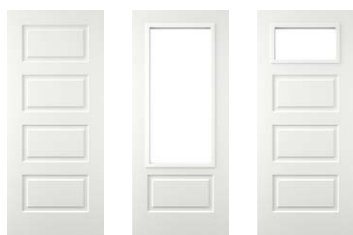

79" door
22" x 48"
doorlite

79" door
22" x 12"
doorlite

Dimensions

31 3/4", 33 3/4", 35 3/4" x 79" N600* N700 N900

31 3/4", 33 3/4", 35 3/4" x 80" NHP

31 3/4", 33 3/4", 35 3/4" x 84" N600*

31 3/4", 33 3/4", 35 3/4" x 95" N900 N950

⚠ N950 door is 20-minute fire rated.
*Available with 20-minute fire rating option.

79" door