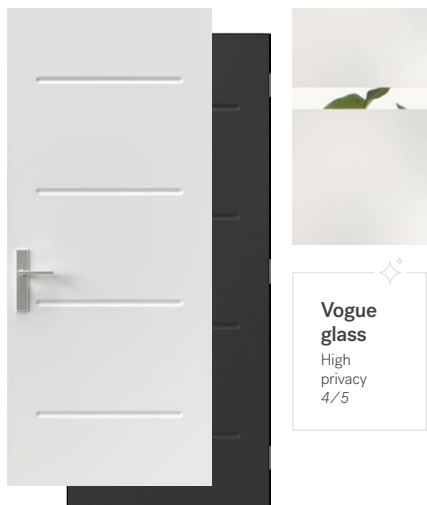

Colors are for illustrative purposes only

STEEL DOORS

Design Collection

Vogue ↘

Match your garage door!

To match your Vogue entry door to your garage door, see details on p.119

↑ Vogue steel door p.11 with Vogue 2 linear accents p.22 | Direct set XL sidelite p.28 | Standard+ Vogue garage door by Garaga
■ Sherwin-Williams, Urbane Bronze SW 7048

Vogue glass
High privacy
4/5

Vogue

The Vogue door features raised horizontal lines. It offers a style that is both simple and graceful. Whether you prefer it in a neutral tone or a chic black finish, it ensures a contemporary look.