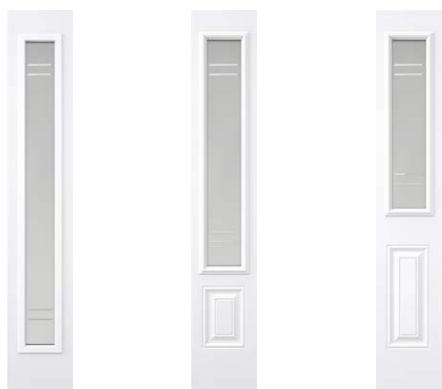

Frames*	7" x 64"	8" x 48"	8" x 36"
Contemporary	06-422-005-003	06-422-017-003	06-422-010-003
NovaPVC	06-422-005-001	06-422-017-001	06-422-010-001

*Also available in hybrid frames (aluminum/PVC) - Contemporary and NovaPVC styles.