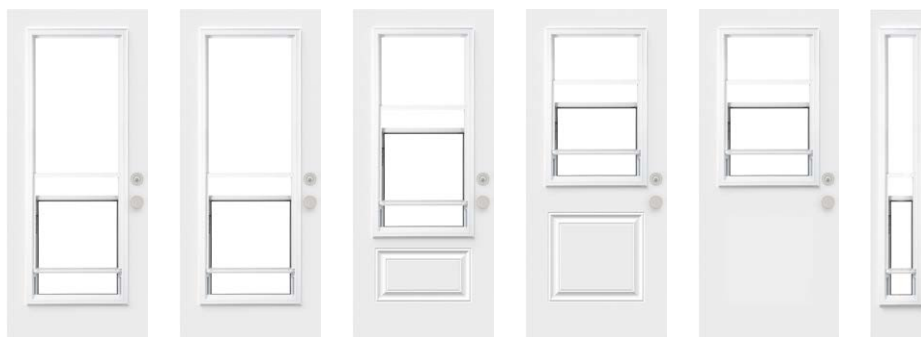

Perimeter grilles also available.

PRACTICAL

Q550

Venting unit

Opt for the Q550: A maintenance-free PVC venting unit.
The ideal solution for a breath of fresh air.

Options

- Q550 Clear glass
- Q550 Distinction CAAL or CAFA grille