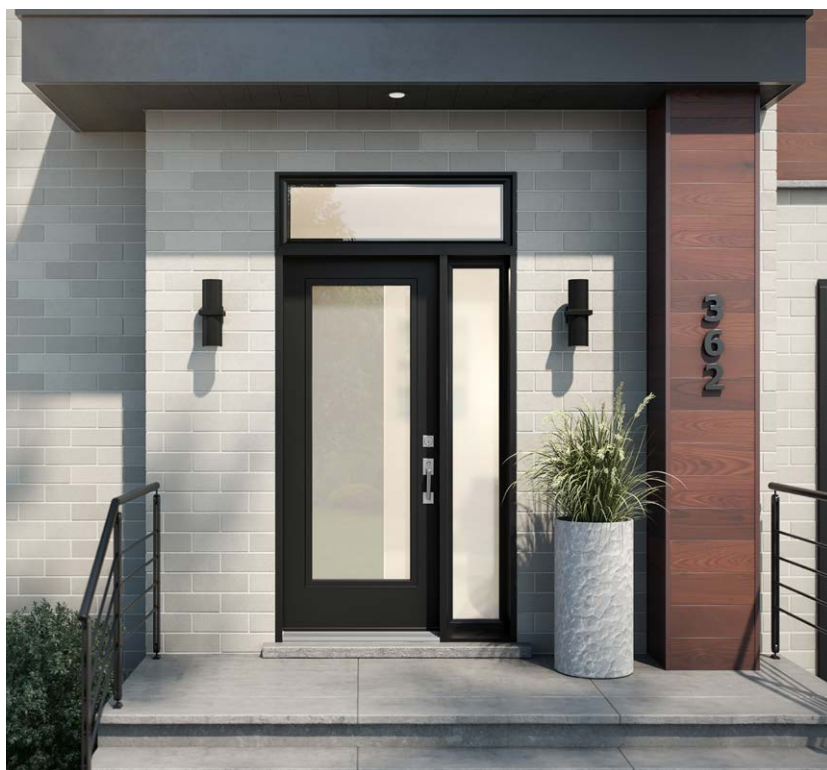

White sandblasted finish ink   Clear glass   Gray sandblasted finish ink

Nuando

Silkscreen — Contemporary

Simple and minimalist, Nuando stands out with its grey frosted glass. This window aligns perfectly with the asymmetrical arrangement of windows and volumes found in contemporary-style homes. Choose the angle of your dark glass: right or left.

↑ Uno steel door p.31 | Nuando 22" x 64" right doorglass | Sandblasted finish glass sidelite and clear glass transom
■ Gentek, Black 525