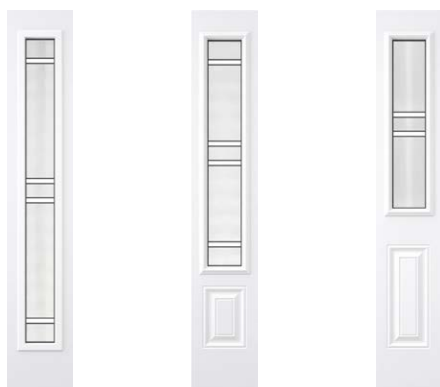

Frames*	7" x 64"	8" x 48"	8" x 36"
Contemporary	10-414-005-005	10-414-017-005	10-414-010-005
NovaPVC	10-414-005-001	10-414-017-001	10-414-010-001

*Also available in **hybrid frames** (aluminum/PVC) - Contemporary and NovaPVC styles.