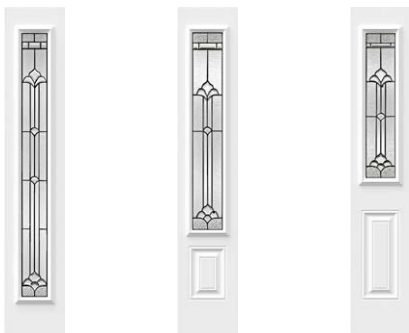

Frames*	Caming	7" x 64"	8" x 48"	8" x 36"
Contemporary	Patina	10-036-005-032	10-036-017-028	10-036-010-034
Contemporary	Zinc	10-036-005-031	10-036-017-027	10-036-010-035
NovaPVC	Patina	10-036-005-009	10-036-017-002	10-036-010-003
NovaPVC	Zinc	10-036-005-011	10-036-017-010	10-036-010-011

*Also available in **hybrid frames** (aluminum/PVC) – Contemporary and NovaPVC styles.