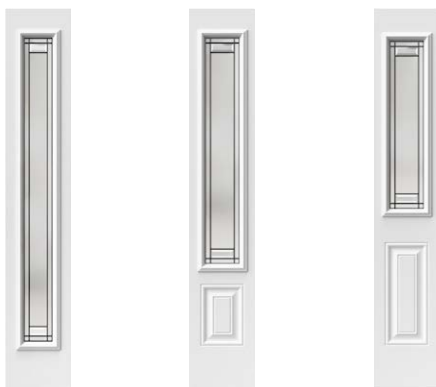

Frames*	7" x 64"	8" x 48"	8" x 36"
Contemporary	10-385-005-002	10-385-017-002	10-385-010-002
NovaPVC	10-385-005-001	10-385-017-001	10-385-010-001

*Also available in hybrid frames (aluminum/PVC) - Contemporary and NovaPVC styles.