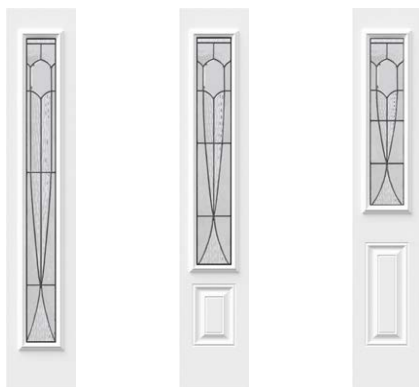

Frames*	Caming	7" x 64"	8" x 48"	8" x 36"
Contemporary	Patina	10-310-005-010	10-310-017-010	10-310-010-009
NovaPVC	Patina	10-310-005-001	10-310-017-001	10-310-010-001

*Also available in hybrid frames (aluminum/PVC) - Contemporary and NovaPVC styles.