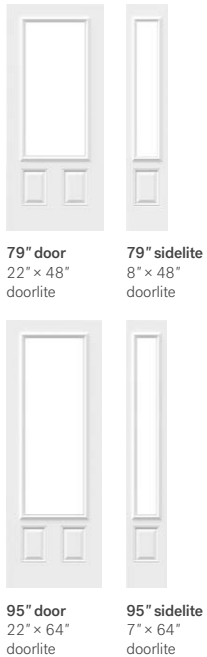

Dimensions

- 31 3/4", 33 3/4", 35 3/4" x 79" N300* N600* N700
- 31 3/4", 33 3/4", 35 3/4" x 95" N900 N950

⚠ N950 door is 20-minute fire rated.
*Available with 20-minute fire rating option.