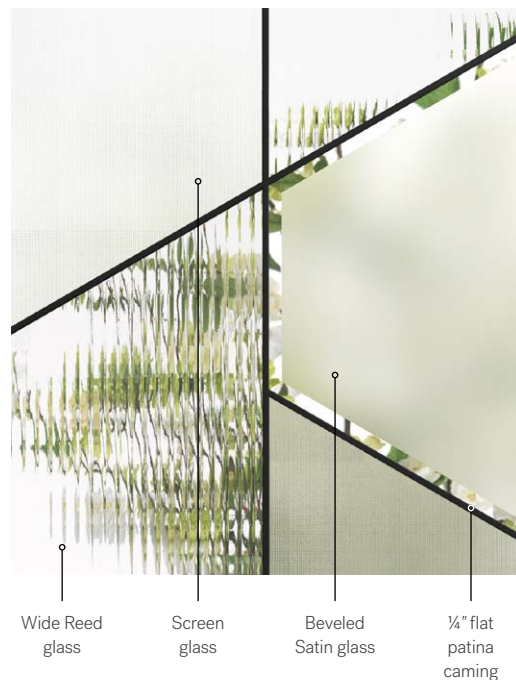

Bolero

Stained glass — Contemporary

The Bolero stained glass is a dance of retro and modern glass textures, creating a dynamic and asymmetrical look. With its bold composition that won't go unnoticed, this model sets the tone for your mid-century modern or contemporary home. It pairs beautifully with Scandinavian-inspired furniture and accessories.

↑ Uno steel door p.31 | Bolero 22" x 64" doorglass

■ Gentek, Windswept Smoke 506

<p>Privacy level Moderate 3/5</p>	<p>Caming 1/4" wide flat patina</p>	
<p>Sidelites and transoms Looks great accompanied by satin finish or screen glass</p>	<p>Price index \$\$</p>	
<p>Custom Not available in custom sizes</p>		