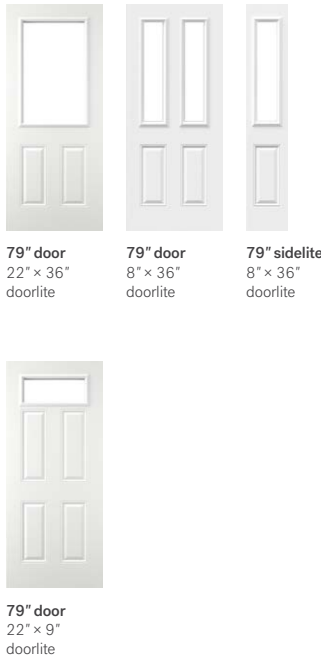

Dimensions

- 27 3/4", 29 3/4", 31 3/4", 33 3/4", 35 3/4" x 79" N300* N600* N700
- 31 3/4", 33 3/4", 35 3/4" x 79" B&W N600* - N700 N900
- 31 3/4", 33 3/4", 35 3/4" x 80" NHP
- 31 3/4", 33 3/4", 35 3/4" x 84" N300* N600*
- 31 3/4", 33 3/4", 35 3/4" x 95" N900 N950 NHP

⚠ N950 door is 20-minute fire rated.
 *Available with 20-minute fire rating option.

4-panel

Functional and versatile, this configuration adapts to many projects and accommodates various layouts, including horizontal or vertical doorglass depending on the desired design.

Suggested frame profile: Georgian

Dimensions

- 31 3/4", 33 3/4", 35 3/4" x 79" N300* N600*
- N700 N900
- 31 3/4", 33 3/4", 35 3/4" x 84" N300* N600*

⚠ Available with 20-minute fire rating option.

2-panel blank top