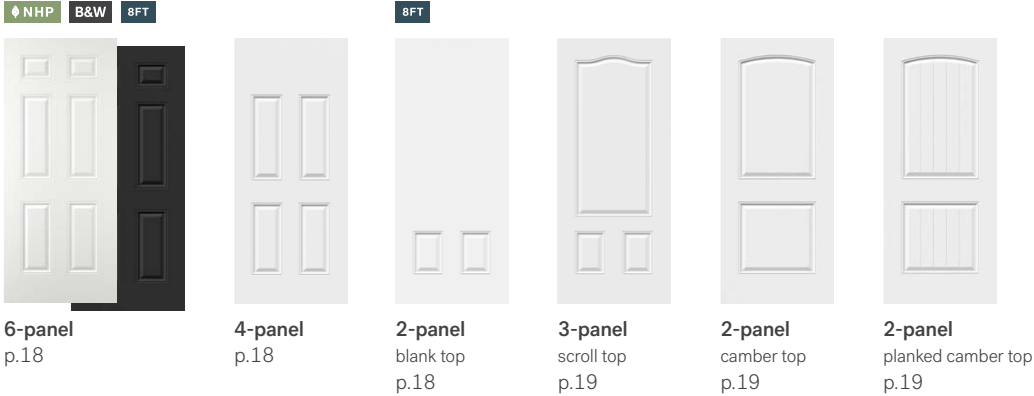

Design collection

Shaker collection

Prestige collection

Classic collection

Other products

DOORGLASS

Allure
Stained glass
2/5 - \$
p.105

Alys
V-Groove
4/5 - \$
p.66