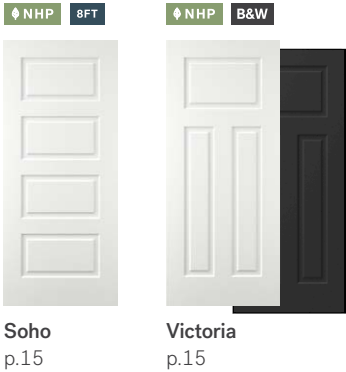

Shaker collection