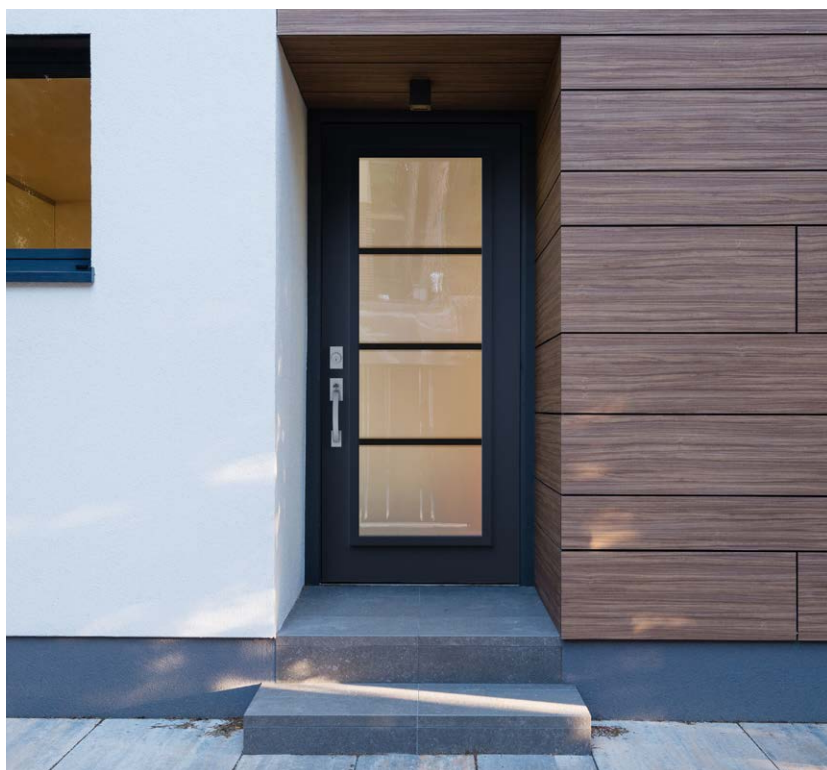

Pure

Silkscreen — Contemporary

The Pure model focuses on a clean design with minimalist strokes. Clear glass accents placed near the black bands provide outward visibility while preserving privacy. Its contemporary profile and carefully arranged graphic elements enhance both new builds and renovation projects.

↑ Uno steel door p.31 | Pure 22"×64" doorglass
■ Gentek, Black 525