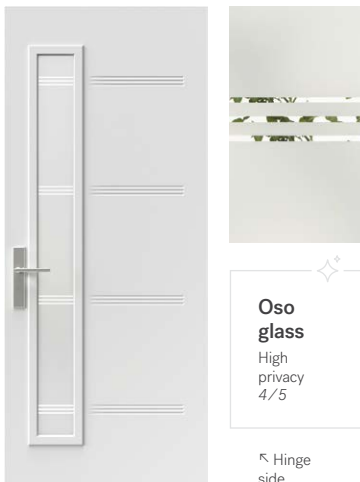

Suggested frame profile

Contemporary

Dimensions

31 3/4", 33 3/4", 35 3/4" x 79" **N600*** **N700** **N900**
 33 3/4", 35 3/4" x 84" **N600***

* Available with 20-minute fire rating option.

79" Door

79" Door
7" x 64"
doorknob

Era embossment

Hinge side

Oso glass
High privacy
4/5

Oso

The Oso door features a set of slim, discreet lines with carefully crafted relief. It offers a refined, upscale look. With its offset embossing, it can accommodate either a doorglass or a pull bar installation.