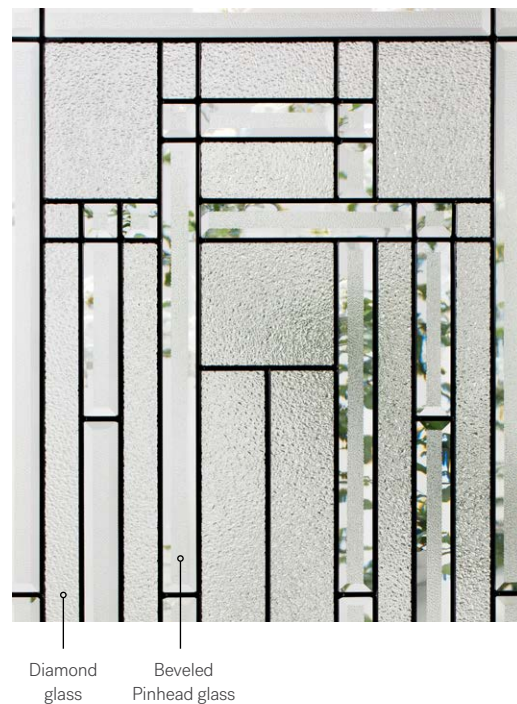

Attraction

Stained glass — Classic

Attraction is defined by its combination of beveled diamond glass and Pinhead glass, producing a vibrant pattern. Despite some clearer areas, its rich textures maintain an appreciable level of privacy. The diamond-cut pieces add subtle depth that complements Gothic-inspired or more traditional Tudor aesthetics with precision.

Privacy level Moderate 3/5	Caming ● Patina ● Zinc	Price index $$$
Sidelites and transoms Looks great accompanied by Pinhead glass		Custom Available in custom sizes