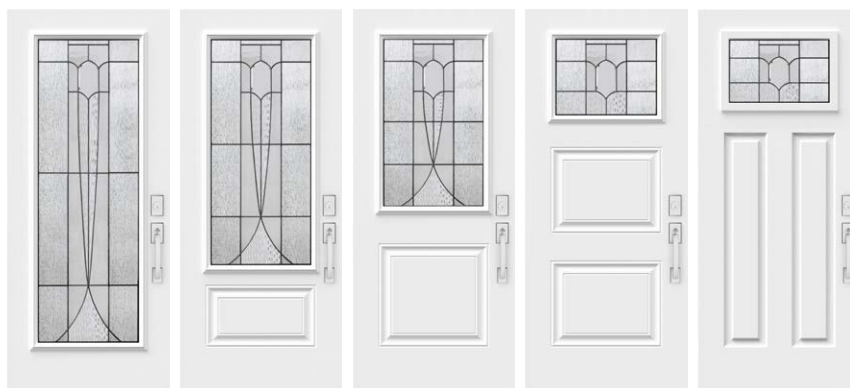

Mistral

Stained glass — Classic

The elegance of the Mistral stained glass is rooted in Art Nouveau style. Composed of simple, elongated shapes, it draws inspiration from the illustrations of that era. Recreate a truly European style by pairing this stained glass with a colored door.

Privacy level Moderate 3/5	Caming ● Patina ● Zinc	Price index $$$
Sidelites and transoms Looks great accompanied by Niagara glass.		Custom Available in custom sizes

Frames*	Caming	22" x 64"	22" x 48"	22" x 36"	22" x 17"	22" x 14 7/16"
Contemporary	Patina	10-310-060-010	10-310-057-010	10-310-050-011	10-310-259-009	10-310-260-009
NovaPVC	Patina	10-310-060-001	10-310-057-001	10-310-050-001	10-310-259-001	10-310-260-001