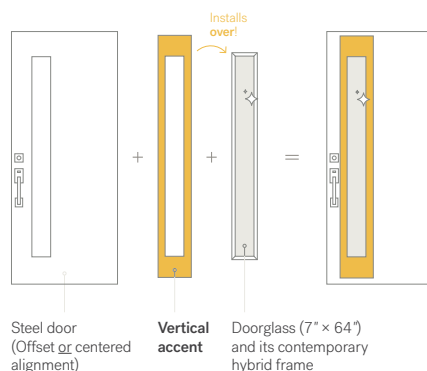

Vertical accent

Aluminium

A distinctive decorative element, the Vertical accent enhances the door's design by emphasizing the vertical doorglass. Available in alunox or black finish, it installs on the exterior surface of the door, directly onto the contemporary hybrid aluminum/vinyl frame, creating a refined and cohesive appearance. Its automotive-grade adhesive tape ensures a simple, precise, and durable installation.

Each accent pairs with contemporary hybrid (aluminum/vinyl) doorglass frames offered in matching finishes, creating a cohesive and refined look.

Door and accent sold separately

Available accent colors

- Alunox
- Black