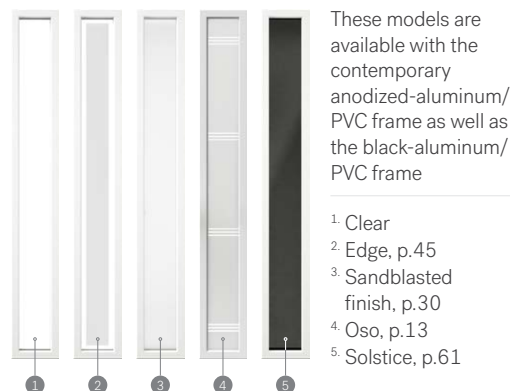

A wider selection of models is available with the contemporary black-aluminum/vinyl frame.

↑ Uno steel door p.31 | Black vertical accent | Clear glass direct set XL sidelite p.28
■ Gentek, Graphite 5P5