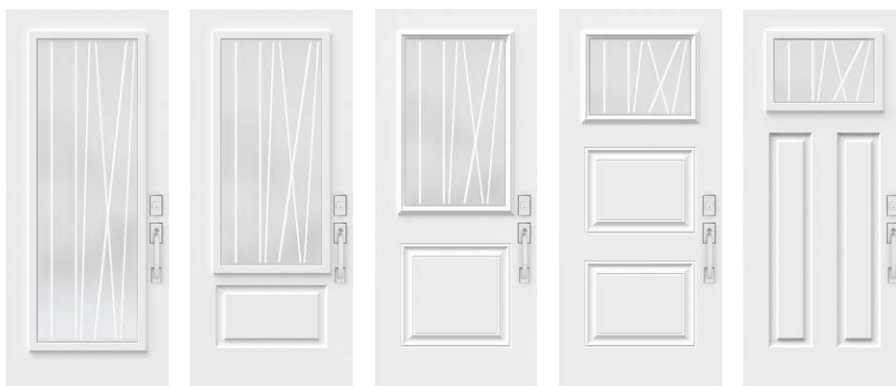

Frames*	22" x 64"	22" x 48"	22" x 36"	22" x 17"	22" x 14 7/16"
Contemporary	06-368-060-003	06-368-057-003	06-368-050-003	06-368-259-003	06-368-260-003
NovaPVC	06-368-060-001	06-368-057-001	06-368-050-001	06-368-259-001	06-368-260-001