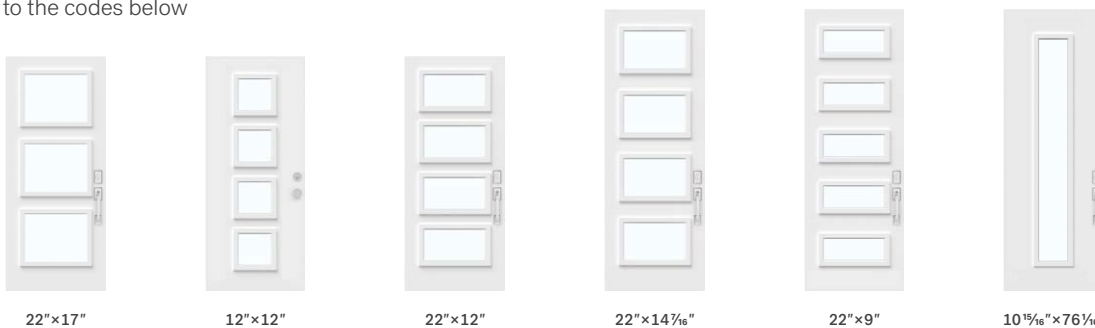

08-079-

Add this prefix to the codes below

Frames	22"×17"		12"×12"		22"×12"		22"×14 1/8"		22"×9"		10 1/8"×76 1/8"	
	Contemp.	NovaPVC	Contemp.	NovaPVC	Contemp.	NovaPVC	Contemp.	NovaPVC	Contemp.	NovaPVC	Contemp.	NovaPVC
Soft	259-116	259-114	216-063	216-061	053-046	Sur demande	260-063	Sur demande	210-064	210-062	N/D	N/D
Fluid*	259-119 ↔	259-117 ↔	216-066 ↔	216-064 ↔	053-050 ↔	Sur demande	260-066 ↔	Sur demande	210-085 ↔	210-086 ↔	N/D	N/D
Masterline*	259-045 ↔	259-046 ↔	216-027 ↔	216-028 ↔	053-001 ↔	Sur demande	260-039 ↔	Sur demande	210-039 ↔	210-040 ↔	N/D	N/D
Sandblasted	259-033	259-012	216-012	216-017	053-007	Sur demande	260-027	Sur demande	210-033	210-009	211-029	N/D
Satin	259-062	259-024	216-001	216-025	053-002	Sur demande	Sur demande	Sur demande	210-034	210-026	211-028	N/D
Pinhead	259-085	259-008	216-037	216-024	053-004	Sur demande	260-051	Sur demande	210-050	210-016	N/D	N/D
Screen	259-038	259-052	216-029	216-032	053-003	Sur demande	260-041	Sur demande	210-048	210-030	N/D	N/D
Chinchilla	259-035	259-049	216-018	216-020	053-006	Sur demande	260-044	Sur demande	210-051	210-041	N/D	N/D
Solstice	259-363	259-361	N/D	N/D	053-230	053-228	260-197	260-195	210-324	210-322	N/D	N/D