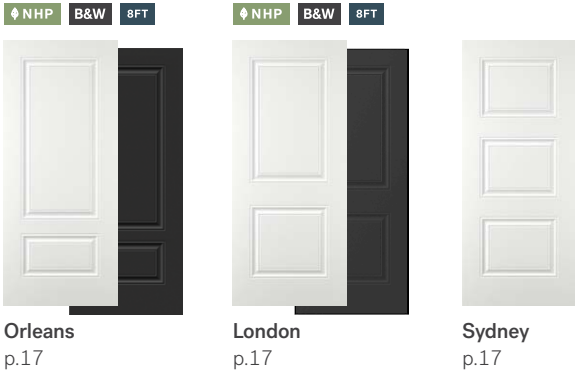

Prestige collection