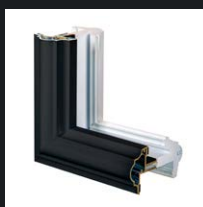

CAAL
Georgian grille 23/32"

Features

Colors: Black exterior, white interior
Configuration: Multiple configurations available

Hybrid frames

Contemporary profile

Georgian profile

Features

Material: Extruded aluminum exterior, extruded PVC interior
Colors: Black exterior, white interior
Sizes: All