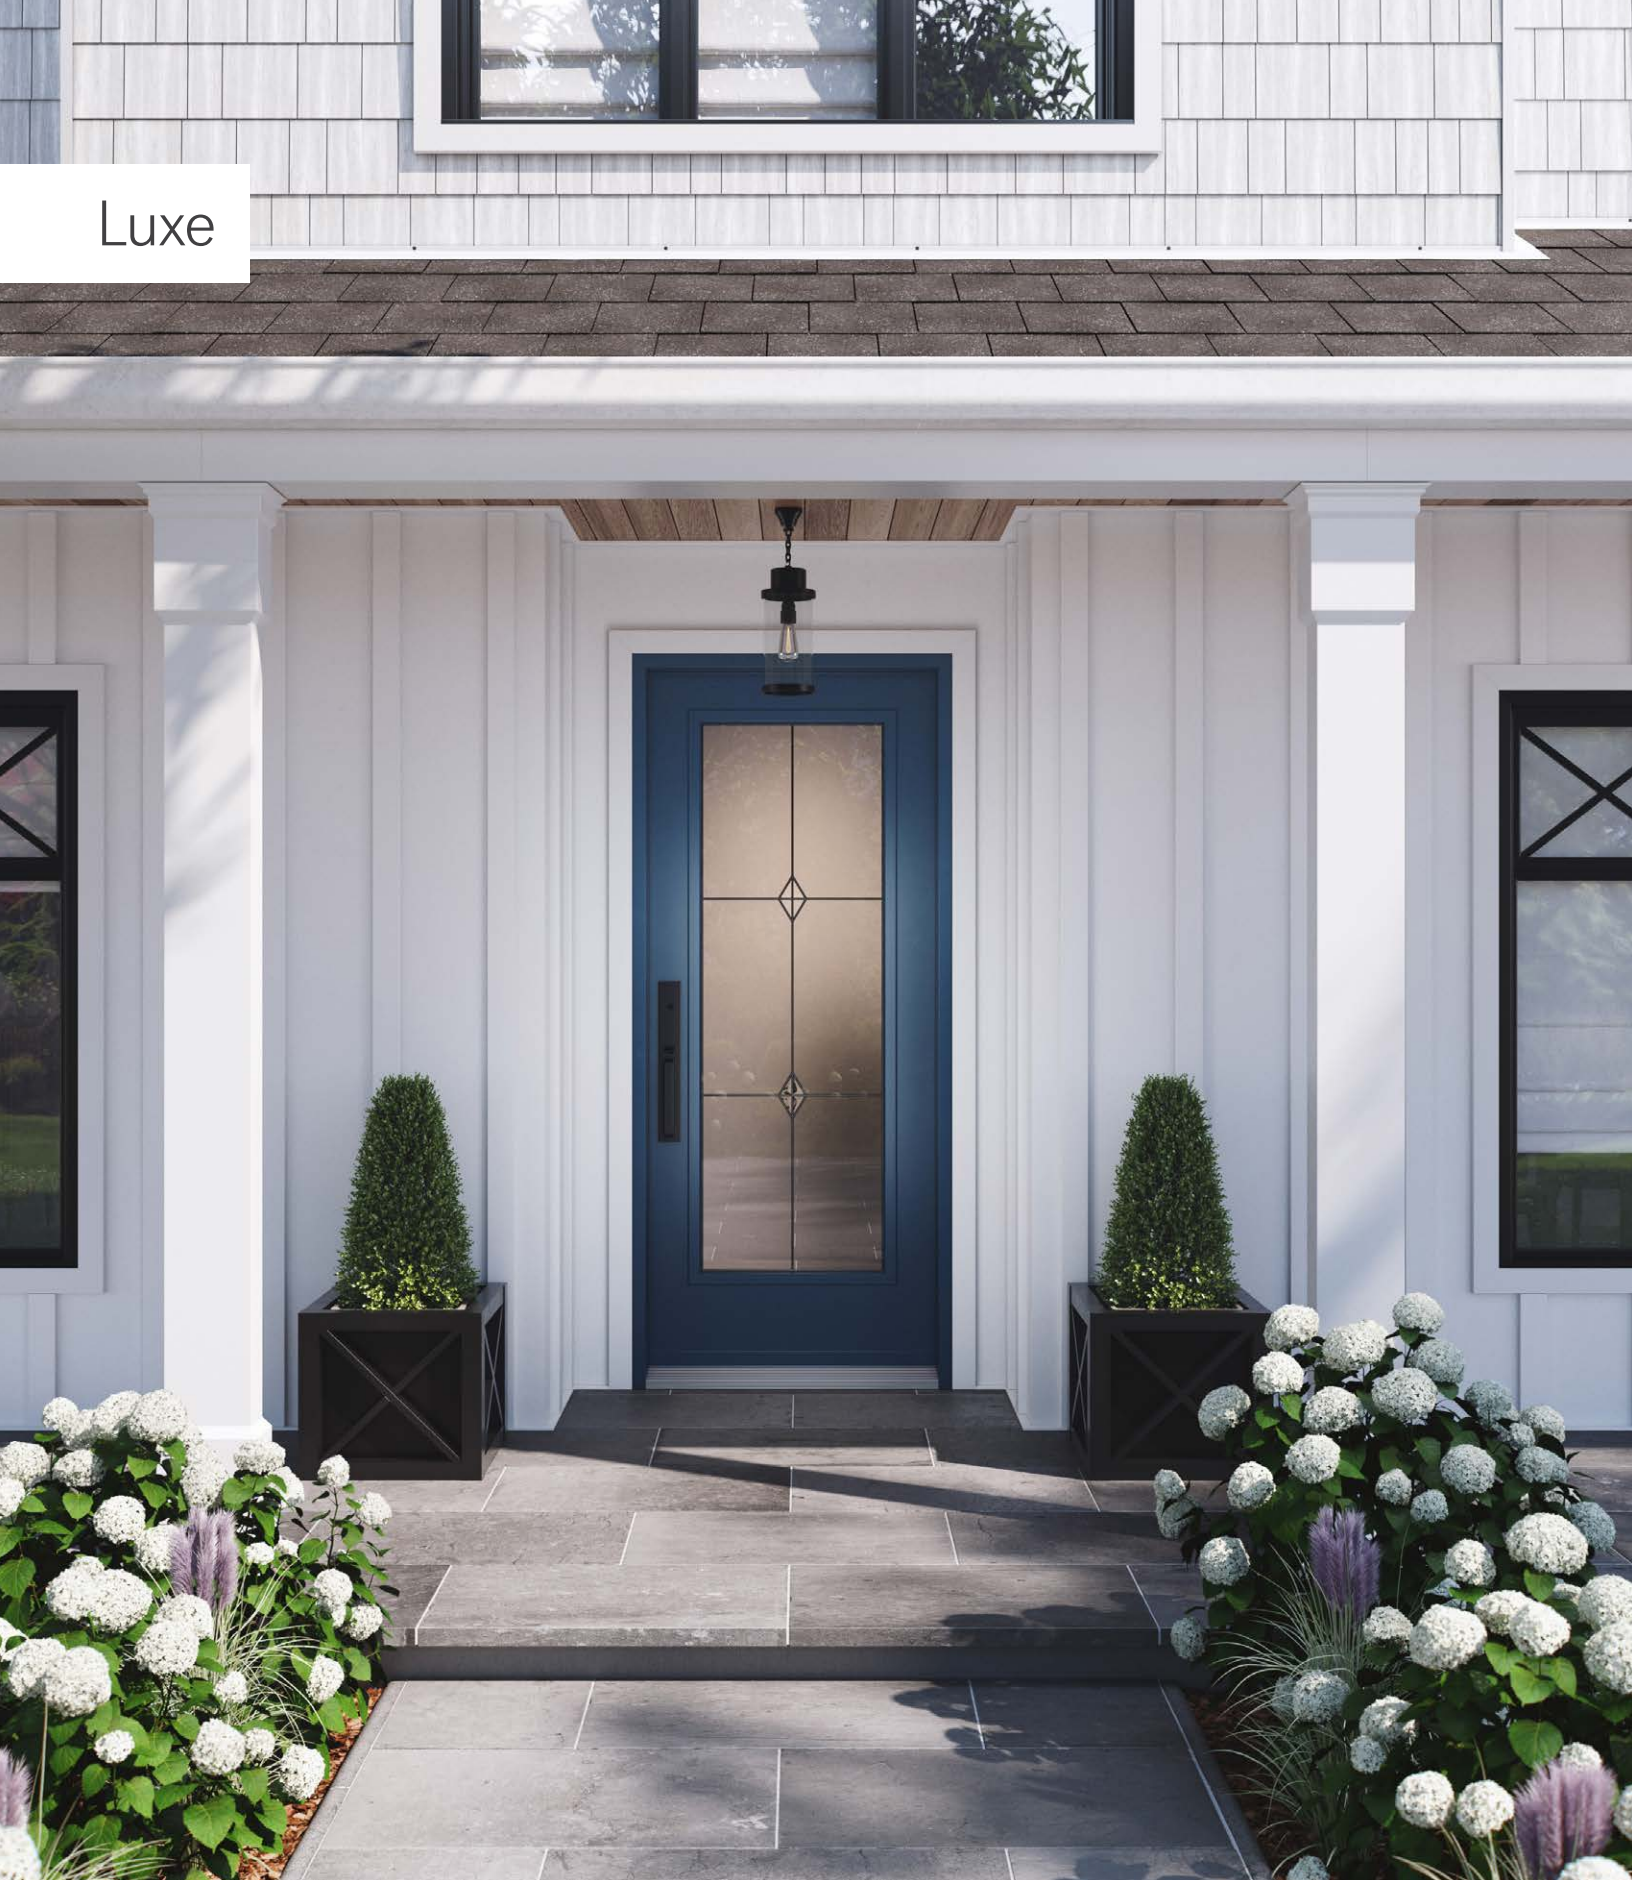

Luxe

↑ Uno steel door p.31 | Luxe 22" x 64" doorglass p.91
■ Benjamin Moore, Cobalt Blue 2061-20