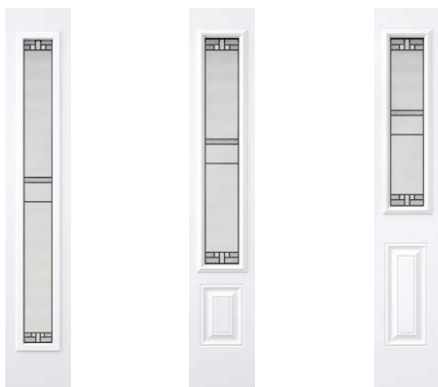

Frames*	7" x 64"	8" x 48"	8" x 36"
Contemporary	10-418-005-003	10-418-017-003	10-418-010-003
NovaPVC	10-418-005-001	10-418-017-001	10-418-010-001

*Also available in hybrid frames (aluminum/PVC) - Contemporary and NovaPVC styles.