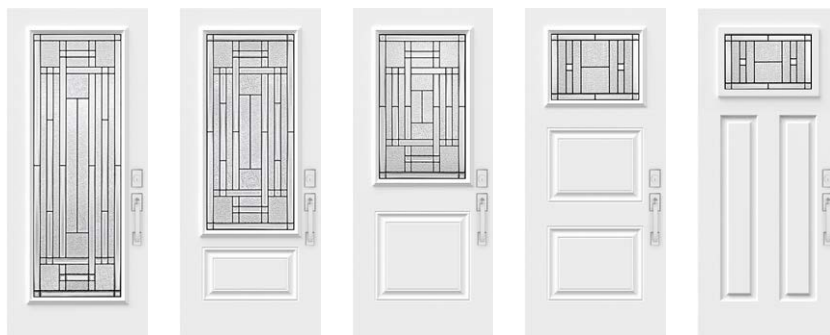

Frames*	Caming	22" x 64"	22" x 48"	22" x 36"	22" x 17"	22" x 14 7/16"
Contemporary	Patina	10-261-060-010	10-261-057-011	10-261-050-011	10-261-259-008	10-261-260-009
NovaPVC	Patina	10-261-060-001	10-261-057-001	10-261-050-001	10-261-259-001	10-261-260-001