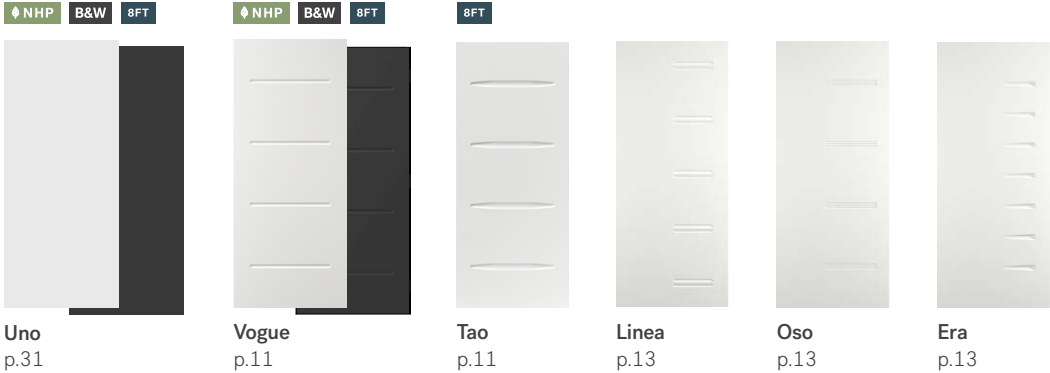

Steel doors

NHP Novatech High Performance p.6   **B&W** Black & white door   **8FT** Door height of 2.4 m | 8 ft (95 in) available

🔥 **N300** and **N600** doors are available with a 20-minute fire-rated option. The **N950** door is 20-minute fire-rated.

Design collection