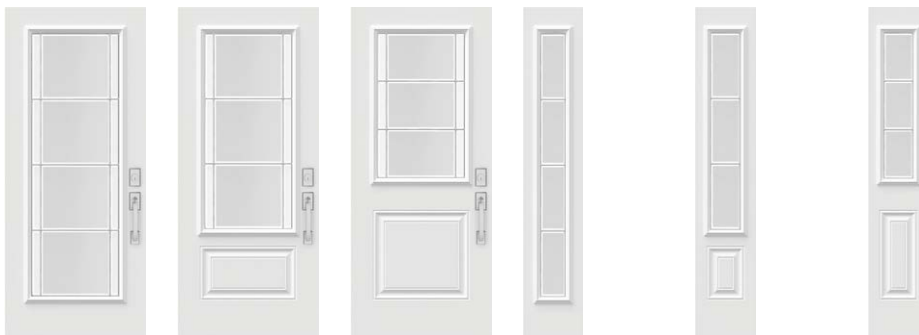

Frames*	22" x 64"	22" x 48"	22" x 36"	7" x 64"	8" x 48"	8" x 36"
Contemporary	10-349-060-004	10-349-057-004	10-349-050-007	10-349-005-004	10-349-017-003	10-349-010-005
NovaPVC	10-349-060-001	10-349-057-001	10-349-050-001	10-349-005-001	10-349-017-001	10-349-010-001

*Also available in **hybrid frames** (aluminum/PVC) – Contemporary and NovaPVC styles.