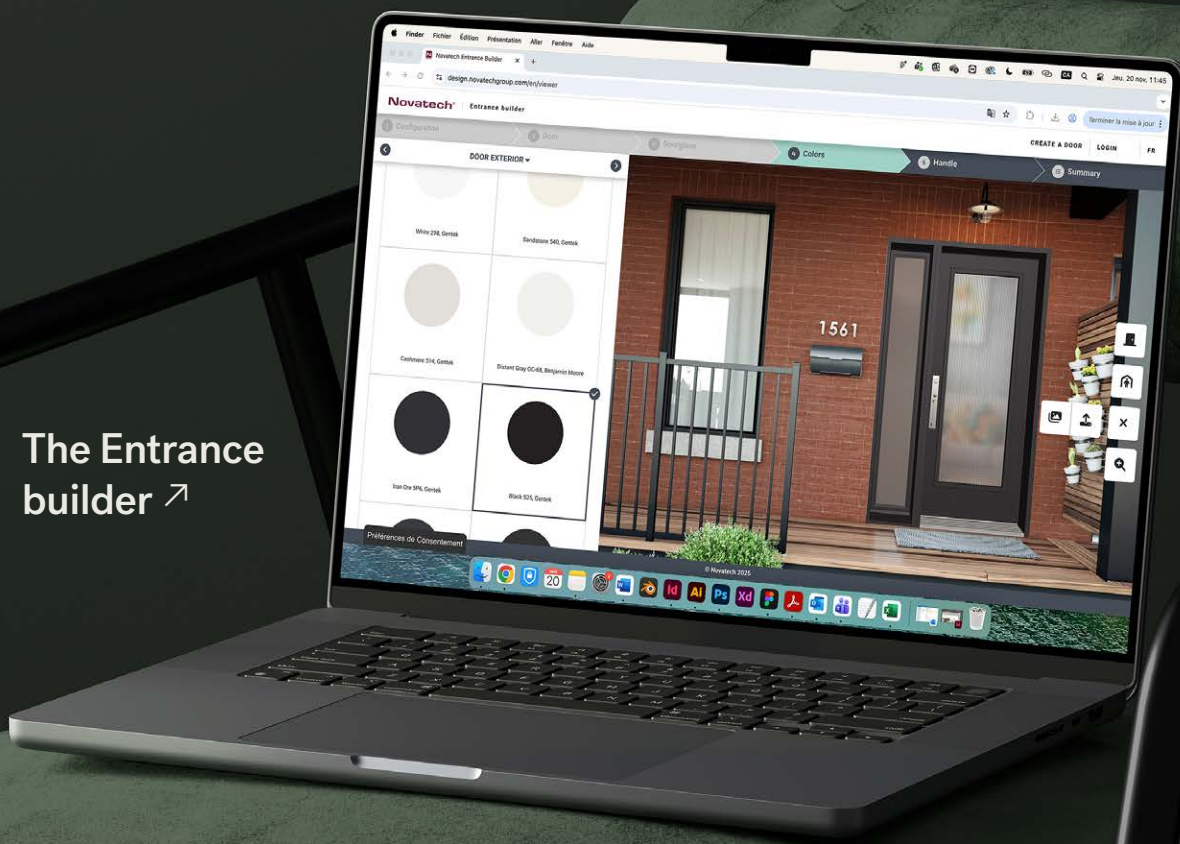

→
N Infinite
doorglass
p.48

Entry doors

2026
Collection

The Entrance builder ↗

Create your door!

Create the entrance of your dreams in a few simple steps. Upload a photo of your home, add your favourite entry door configurations, and see if your chosen door and doorglass are a good fit for your home.

Start creating at design.novatechgroup.com

Find inspiration

Explore our website to discover our collections of entry doors, the sizes and finishes available. Be inspired by our images and design ideas to imagine the perfect facade.